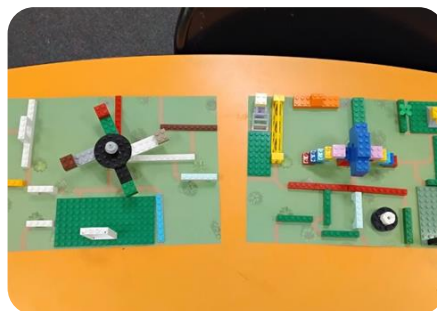

24/06/2026

Werribee Primary School OSHC

Your
OSHC.

A message from your Coordinator

Last week at OSHC, we celebrated the ultimate week of play. The children enjoyed participating in the airplane competition, where Joongi got first place with his plane flying the farthest! The children also had the opportunity to create their own theme park using Lego, and Muhammad and Joby assembled an impressive theme park complete with rides and food stalls. We also crafted cardboard spinners, which Hannah L was very interested in and was eager to show to her peers. Please see below our Rocketeers program for the next 2 weeks.